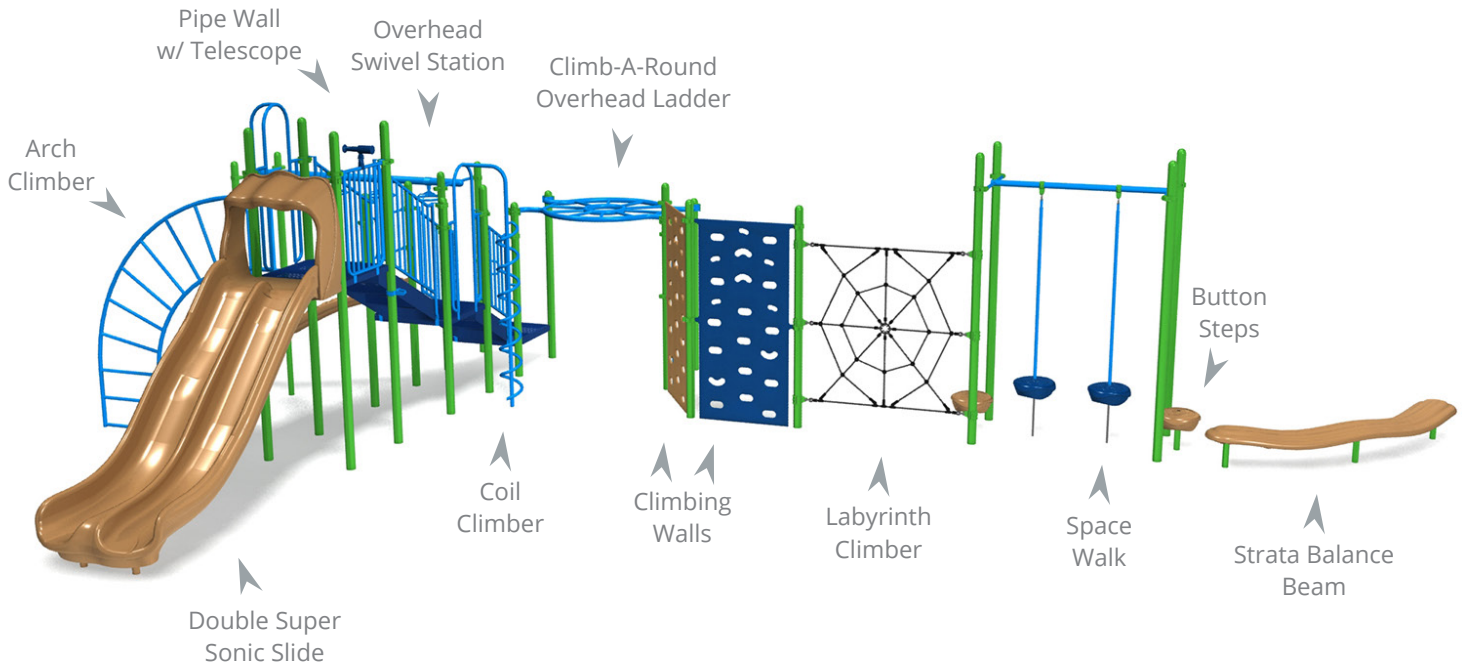

Avenue Blue (5814-PP)

Ages: 5-12 | Use Zone: 58' x 39' | Capacity: Up to 50 | Fall Height: 7' | Play Activities: 13

Quick Facts:

- 1 Slide, 11 Climbing Activities, and 1 Sensory & Dramatic Play Event designed to promote imaginative play, motor skills, along with developing strength, coordination, and problem solving skills.
- Commercial grade components specifically engineered to resist corrosion, fading and mildew.
- Designed with strict adherence to the rigorous public playground safety standards (ASTM & CPSC).
- Incorporates design features which meet ADA guidelines and allow inclusive play for all children.

Warranty:

- Limited Lifetime Warranty on all Galvanized Steel Posts, Stainless Steel Hardware, Aluminum Fittings and Post Caps.
- Limited 15-Year Warranty on all Punched Decks, Rails, Rungs, Loops, and Rotomolded Components
- Limited 10-Year Warranty on all Plastic Sheet Components.
- Limited 1-Year Warranty on all Moving Parts, Swing Seats, Swing Hangers and other material not covered above.

Color Options:

Flat Plastics:

Roto-Molded Plastics:

Posts and Metals:

Decks: