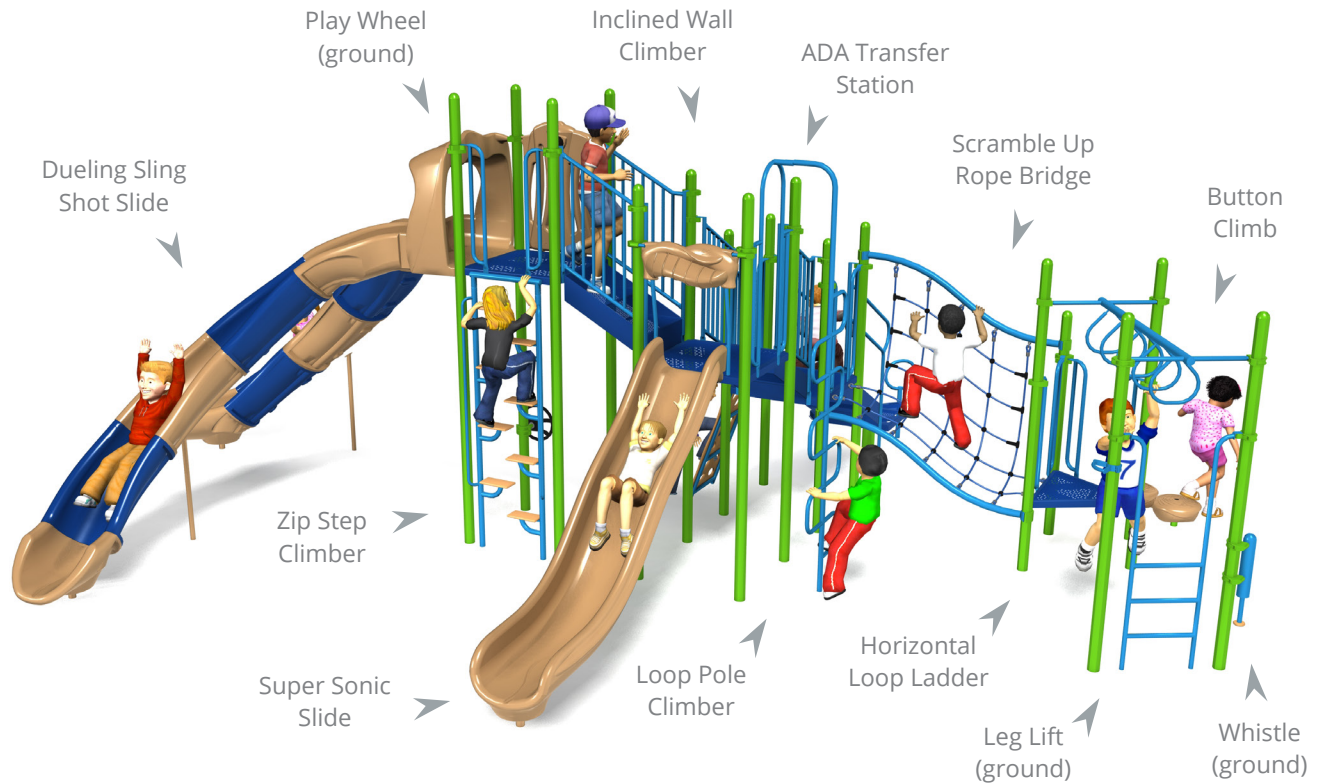

Big Dipper (5545-PP)

Ages: 5-12 | Use Zone: 40' x 49' | Capacity: 35-45 Children | Fall Height: 96" | Play Activities: 11

Quick Facts:

- 2 Slides, 7 Climbers, and 2 Sensory & Dramatic Play events designed to promote imaginative play, motor skills, along with developing strength, coordination, and problem solving skills.
- Commercial grade components specifically engineered to resist corrosion, fading and mildew.
- Designed with strict adherence to the rigorous public playground safety standards (ASTM & CPSC).
- Incorporates design features which meet ADA guidelines and allow inclusive play for all children.

Warranty:

- Limited Lifetime Warranty on all Galvanized Steel Posts, Stainless Steel Hardware, Aluminum Fittings and Post Caps.
- Limited 15-Year Warranty on all Punched Decks, Rails, Rungs, Loops, and Rotomolded Components
- Limited 10-Year Warranty on all Plastic Sheet Components.
- Limited 1-Year Warranty on all Moving Parts, Swing Seats, Swing Hangers and other material not covered above.

Color Options:

Flat Plastics:

Roto-Molded Plastics:

Posts and Metals:

Decks: