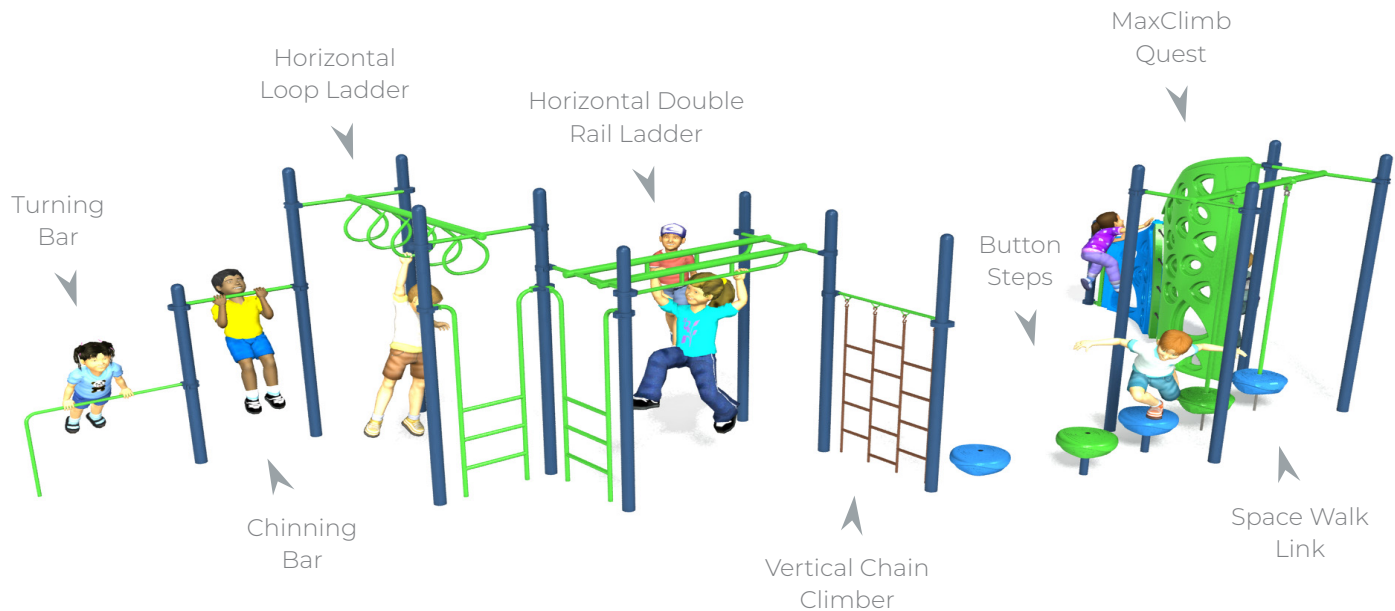

Classic Fit - Deluxe (5846-PP)

Ages: 5-12 | Use Zone: 29' x 45' | Capacity: 20-25 Children | Fall Height: 8' | Play Activities: 8

STARTER

ULTIMATE

Quick Facts:

- 8 Climbers designed to promote imaginative play, motor skills, along with developing strength, coordination, and problem solving skills.
- Commercial grade components specifically engineered to resist corrosion, fading and mildew.
- Designed with strict adherence to the rigorous public playground safety standards (ASTM & CPSC).
- Incorporates design features which meet ADA guidelines and allow inclusive play for all children.

Warranty:

- Limited Lifetime Warranty on all Galvanized Steel Posts, Stainless Steel Hardware, Aluminum Fittings and Post Caps.
- Limited 15-Year Warranty on all Punched Decks, Rails, Rungs, Loops, and Rotomolded Components
- Limited 10-Year Warranty on all Plastic Sheet Components.
- Limited 1-Year Warranty on all Moving Parts, Swing Seats, Swing Hangers and other material not covered above.