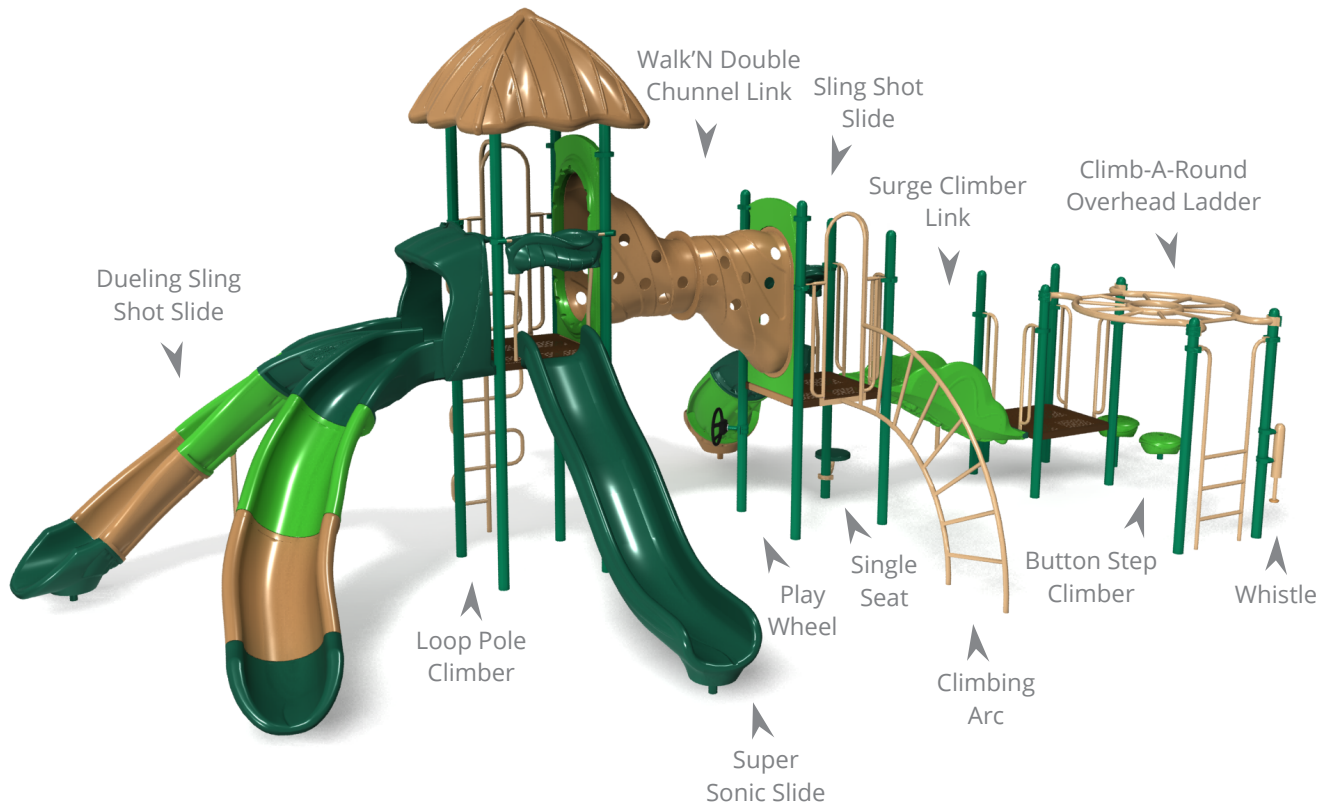

Curious Gorge (5891-PP)

Ages: 5-12 | Use Zone: 49' x 32' | Capacity: 40-50 Children | Fall Height: 6'4" | Play Activities: 13

Quick Facts:

- 3 Slides, 6 Climbing Activities, and 4 Sensory & Dramatic Play Events designed to promote imaginative play, motor skills, along with developing strength, coordination, and problem solving skills.
- Commercial grade components specifically engineered to resist corrosion, fading and mildew.
- Designed with strict adherence to the rigorous public playground safety standards (ASTM & CPSC).
- Incorporates design features which meet ADA guidelines and allow inclusive play for all children.

Warranty:

- Limited Lifetime Warranty on all Galvanized Steel Posts, Stainless Steel Hardware, Aluminum Fittings and Post Caps.
- Limited 15-Year Warranty on all Punched Decks, Rails, Rungs, Loops, and Rotomolded Components
- Limited 10-Year Warranty on all Plastic Sheet Components.
- Limited 1-Year Warranty on all Moving Parts, Swing Seats, Swing Hangers and other material not covered above.

Color Options:

Flat Plastics:

Roto-Molded Plastics:

Posts and Metals:

Decks: