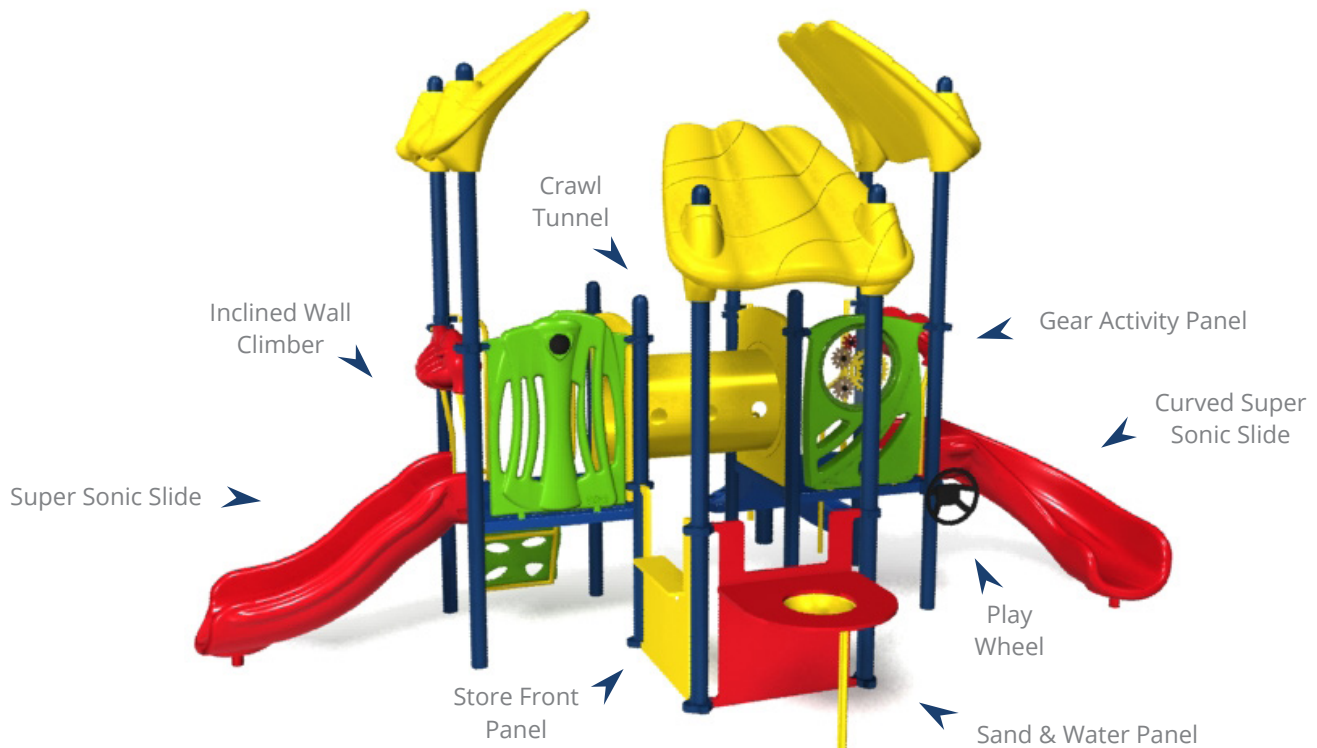

# Daisy Dash (5116-PP)

Ages: 2-5 | Use Zone: 25' x 31' | Capacity: 20-25 Children | Fall Height: 32" | Play Activities: 8

## Quick Facts:

- 2 Slides, 2 Climbing Activities, and 4 Sensory & Dramatic Play Events designed to promote imaginative play, motor skills, along with developing strength, coordination, and problem solving skills.
- Commercial grade components specifically engineered to resist corrosion, fading and mildew.
- Designed with strict adherence to the rigorous public playground safety standards (ASTM & CPSC).
- Incorporates design features which meet ADA guidelines and allow inclusive play for all children.

## Warranty:

- Limited Lifetime Warranty on all Galvanized Steel Posts, Stainless Steel Hardware, Aluminum Fittings and Post Caps.
- Limited 15-Year Warranty on all Punched Decks, Rails, Rungs, Loops, and Rotomolded Components.
- Limited 10-Year Warranty on all Plastic Sheet Components.
- Limited 1-Year Warranty on all Moving Parts, Swing Seats, Swing Hangers and other material not covered above.