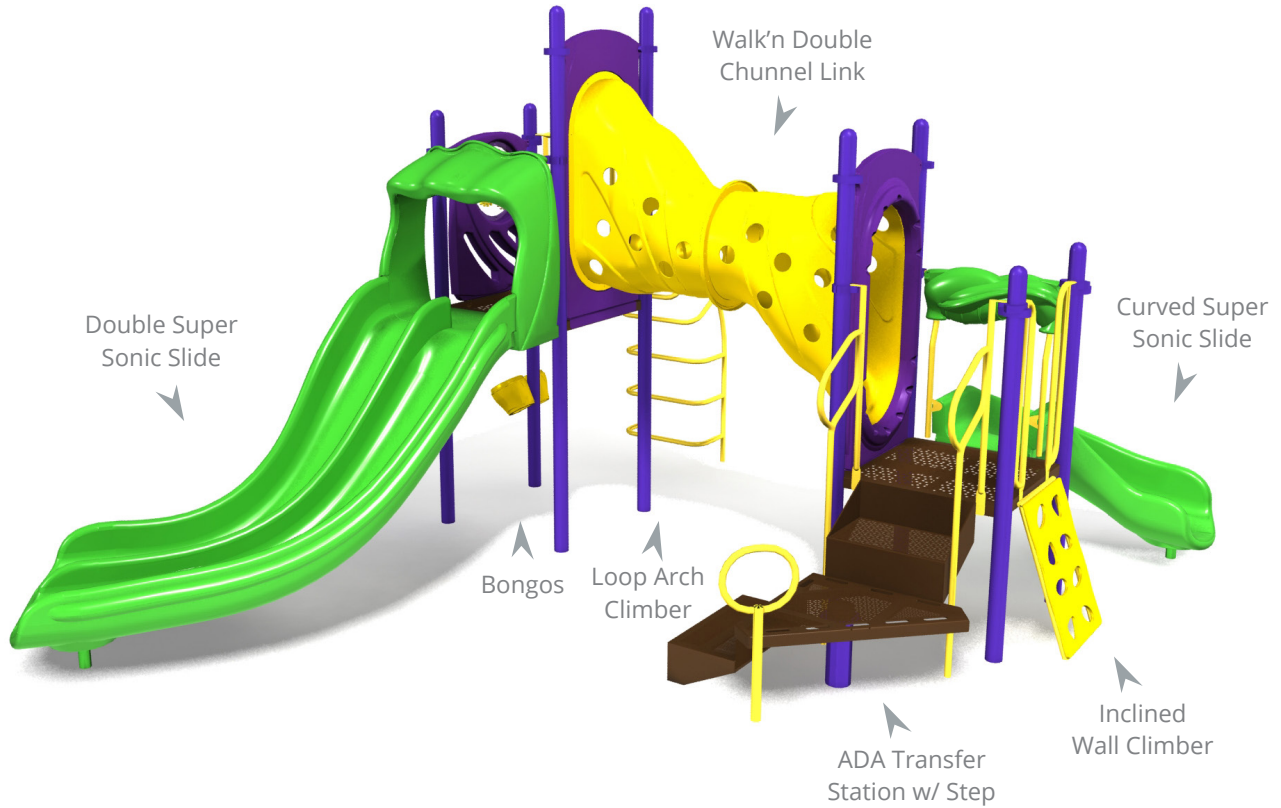

# Disco Fever (5674-PP)

Ages: 2-12 | Use Zone: 30' x 29' | Capacity: Up to 35 | Fall Height: 4'8" | Play Activities: 8

## Quick Facts:

- 2 Slides, 3 Climbing Activities, and 3 Sensory & Dramatic Play Events designed to promote imaginative play, motor skills, along with developing strength, coordination, and problem solving skills.
- Commercial grade components specifically engineered to resist corrosion, fading and mildew.
- Designed with strict adherence to the rigorous public playground safety standards (ASTM & CPSC).
- Incorporates design features which meet ADA guidelines and allow inclusive play for all children.

## Warranty:

- Limited Lifetime Warranty on all Galvanized Steel Posts, Stainless Steel Hardware, Aluminum Fittings and Post Caps.
- Limited 15-Year Warranty on all Punched Decks, Rails, Rungs, Loops, and Rotomolded Components
- Limited 10-Year Warranty on all Plastic Sheet Components.
- Limited 1-Year Warranty on all Moving Parts, Swing Seats, Swing Hangers and other material not covered above.