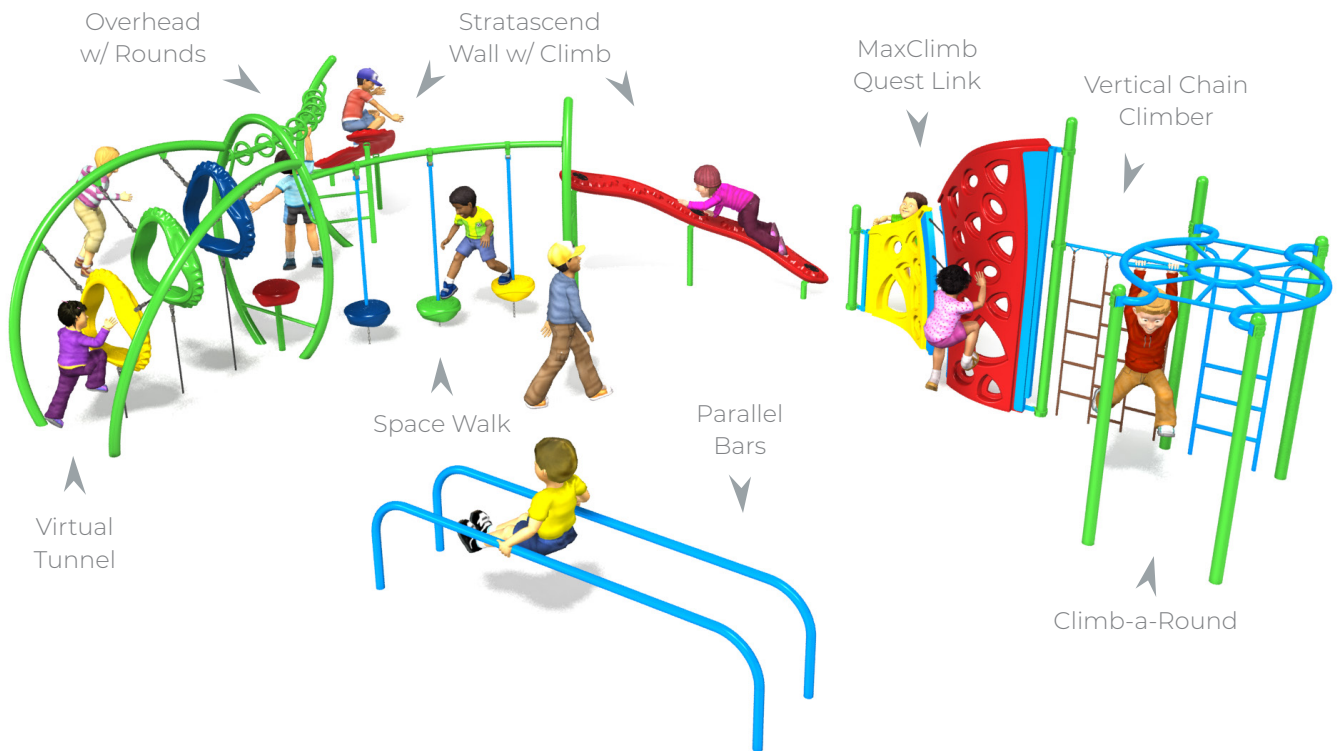

# Extreme Fit - Deluxe (5858-PP)

Ages: 5-12 | Use Zone: 34' x53' | Capacity: 40-45 Children | Fall Height: 8' | Play Activities: 9

**STARTER**

**ULTIMATE**

## Quick Facts:

- 9 Climbers designed to promote imaginative play, motor skills, along with developing strength, coordination, and problem solving skills.
- Commercial grade components specifically engineered to resist corrosion, fading and mildew.
- Designed with strict adherence to the rigorous public playground safety standards (ASTM & CPSC).
- Incorporates design features which meet ADA guidelines and allow inclusive play for all children.