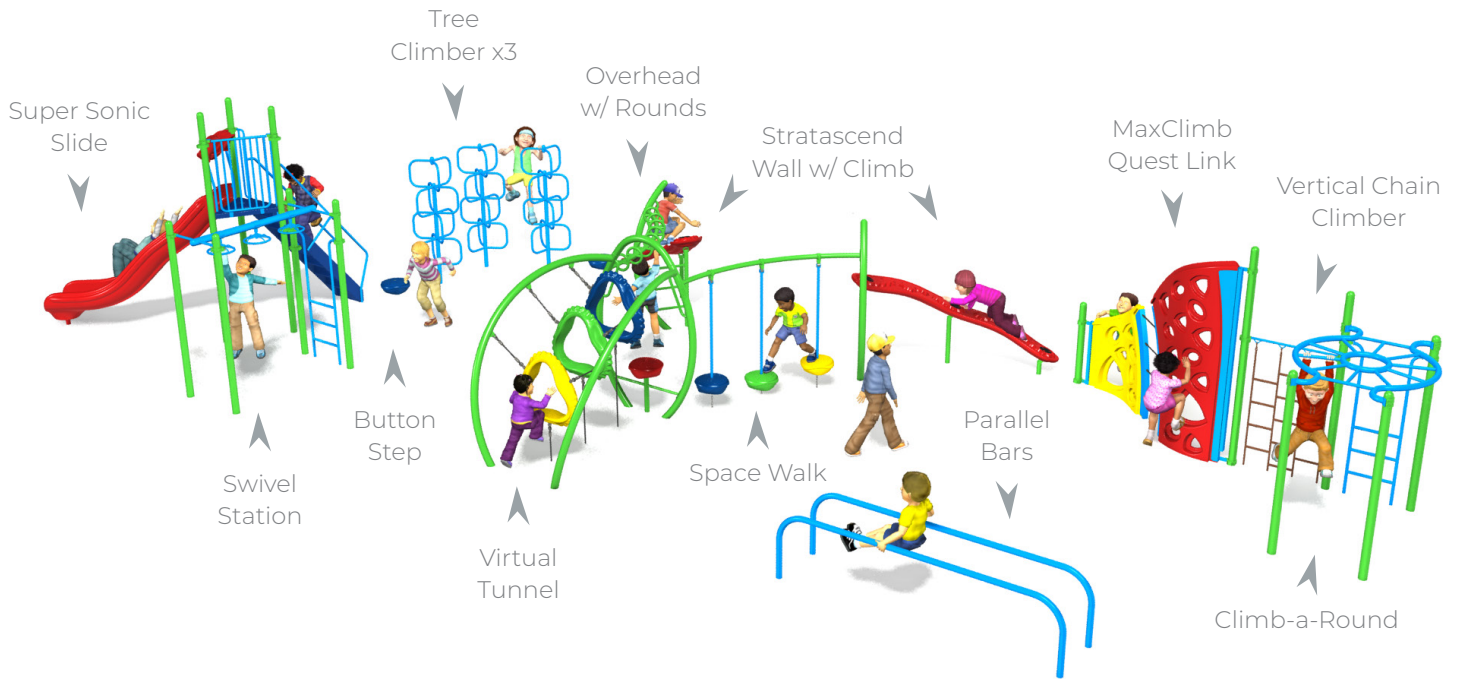

Extreme Fit - Ultimate (5859-PP)

Ages: 5-12 | Use Zone: 34' x71' | Capacity: 60-70 Children | Fall Height: 8' | Play Activities: 16

STARTER

DELUXE

Quick Facts:

- 1 Slide and 15 Climbers designed to promote imaginative play, motor skills, along with developing strength, coordination, and problem solving skills.
- Commercial grade components specifically engineered to resist corrosion, fading and mildew.
- Designed with strict adherence to the rigorous public playground safety standards (ASTM & CPSC).
- Incorporates design features which meet ADA guidelines and allow inclusive play for all children.

Warranty:

- Limited Lifetime Warranty on all Galvanized Steel Posts, Stainless Steel Hardware, Aluminum Fittings and Post Caps.
- Limited 15-Year Warranty on all Punched Decks, Rails, Rungs, Loops, and Rotomolded Components
- Limited 10-Year Warranty on all Plastic Sheet Components.
- Limited 1-Year Warranty on all Moving Parts, Swing Seats, Swing Hangers and other material not covered above.