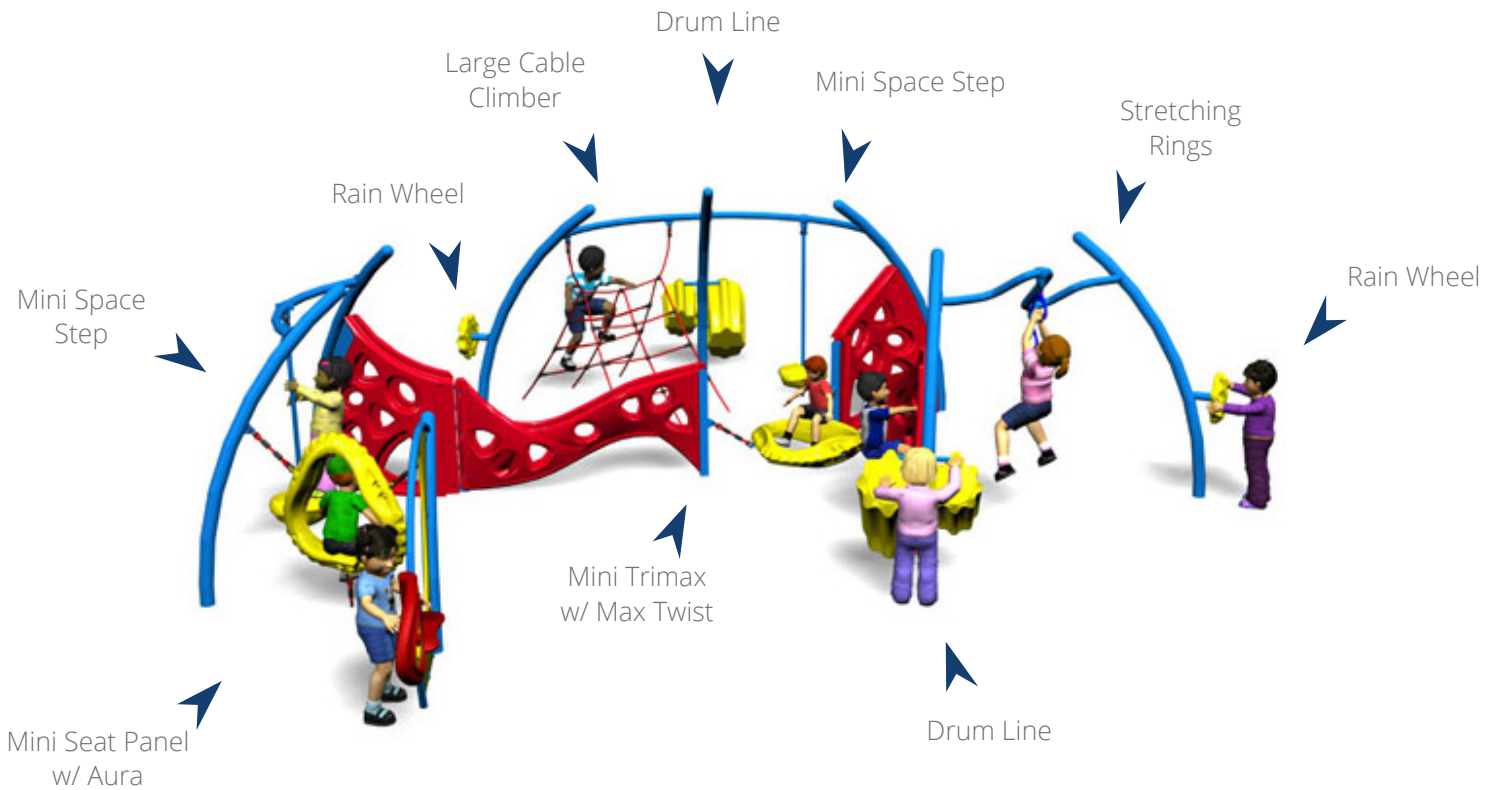

Great Escape Deckless Playground

4023-PP

Ages: 2-5 yrs | Use Zone: 34' x 31' | Capacity: 24 Children | Play Activities: 10 | ADA Compliant

Quick Facts:

- 4 Climbers and 6 Activity Panels designed to develop leg strength and for kids to enjoy the benefits of learning while playing on the structure.
- Commercial grade components specifically engineered to resist corrosion, fading and mildew.
- Designed with strict adherence to the rigorous public playground safety standards (ASTM & CPSC).
- Incorporates design features which meet ADA guidelines and allow inclusive play for all children.
- Hundreds of color combinations available to turn any playground into a stimulating play environment.

Warranty:

- Limited Lifetime Warranty on all Galvanized Steel Posts, Stainless Steel Hardware, Aluminum Fittings and Post Caps.
- Limited 15-Year Warranty on all Punched Decks, Rails, Rungs, Loops, and Rotomolded Components
- Limited 10-Year Warranty on all Plastic Sheet Components.
- Limited 1-Year Warranty on all Moving Parts, Swing Seats, Swing Hangers and other material not covered above.

Color Options:

Flat Plastics:

Roto-Molded Plastics:

Posts and Metals:

Decks: