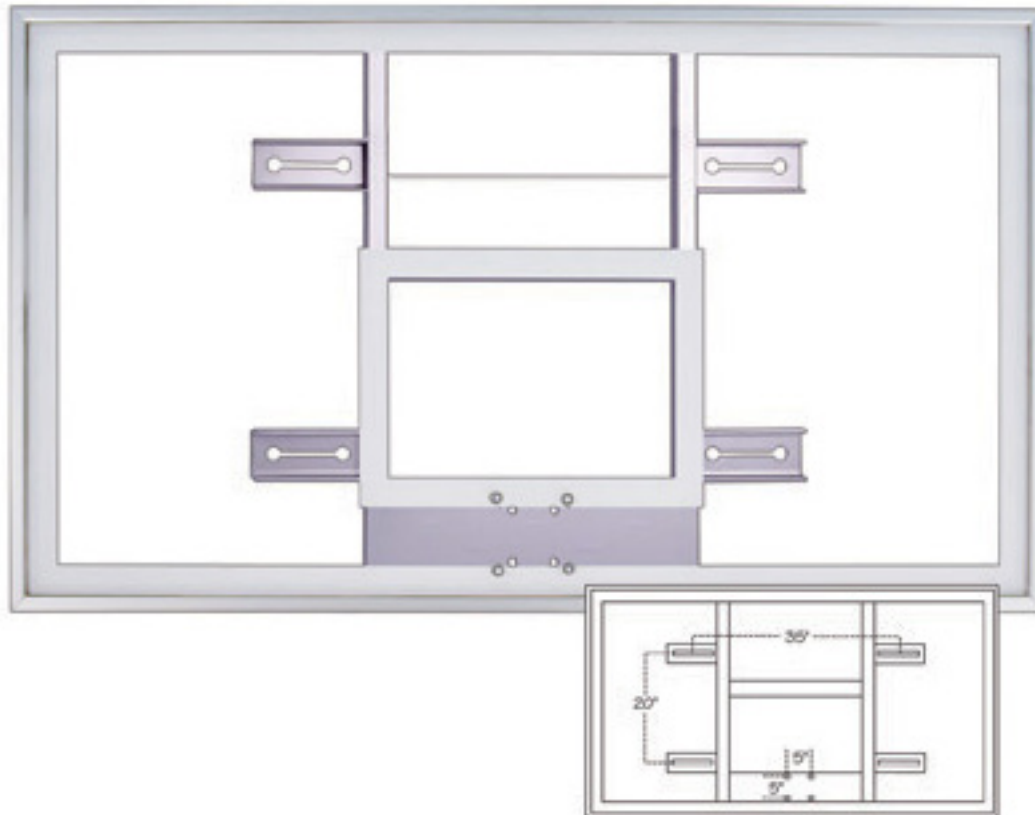

Gymnasium Acrylic Basketball Backboard 42" x 72"

FT222H

Approx. Shipping Weight: 145 lbs

Quick Facts:

- All weather 1/2" thick clear acrylic
- Competition grade anodized aluminum frame
- FT42-HFM H-Frame provided rim support