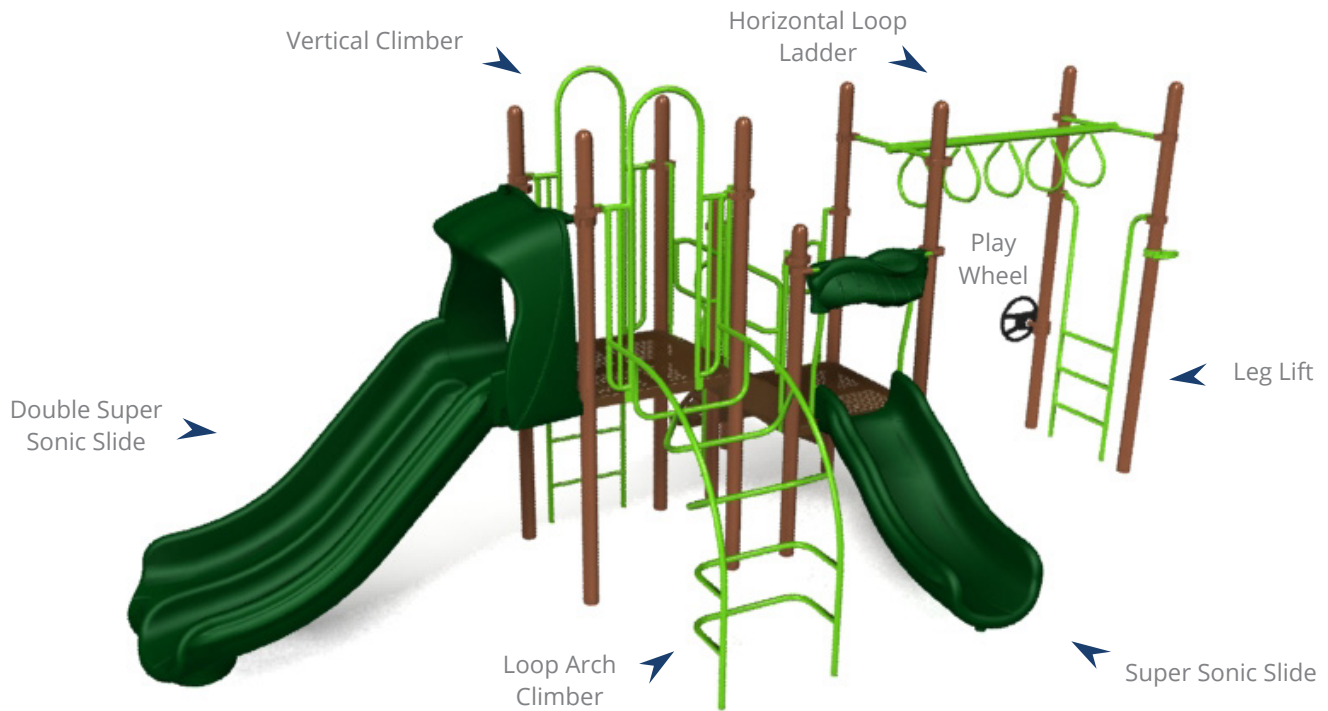

Merry Maze (5114-PP)

Ages: 5-12 | Use Zone: 25' x 34' | Capacity: 20-25 Children | Fall Height: 92" | Play Activities: 7

Quick Facts:

- 2 Slides, 4 Climbing Activities, and 1 Sensory & Dramatic Play Event designed to promote imaginative play, motor skills, along with developing strength, coordination, and problem solving skills.
- Commercial grade components specifically engineered to resist corrosion, fading and mildew.
- Designed with strict adherence to the rigorous public playground safety standards (ASTM & CPSC).
- Incorporates design features which meet ADA guidelines and allow inclusive play for all children.

Warranty:

- Limited Lifetime Warranty on all Galvanized Steel Posts, Stainless Steel Hardware, Aluminum Fittings and Post Caps.
- Limited 15-Year Warranty on all Punched Decks, Rails, Rungs, Loops, and Rotomolded Components.
- Limited 10-Year Warranty on all Plastic Sheet Components.
- Limited 1-Year Warranty on all Moving Parts, Swing Seats, Swing Hangers and other material not covered above.

Color Options:

Roto-Molded Plastics:

Posts and Metals:

Flat Plastics:

Decks: