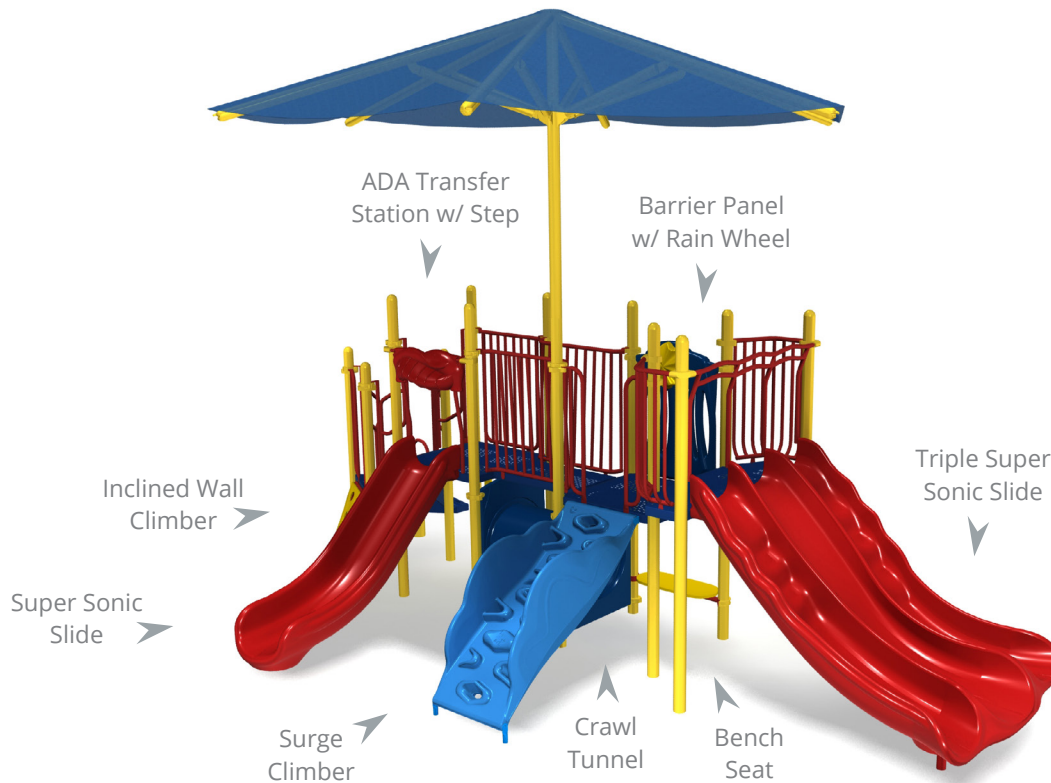

Ruby Rally (5832-PP)

Ages: 2-12 | Use Zone: 40' x 30' | Capacity: Up to 30 | Fall Height: 4'8" | Play Activities: 8

Quick Facts:

- 2 Slides, 3 Climbing Activities, and 3 Sensory & Dramatic Play Events designed to promote imaginative play, motor skills, along with developing strength, coordination, and problem solving skills.
- Commercial grade components specifically engineered to resist corrosion, fading and mildew.
- Designed with strict adherence to the rigorous public playground safety standards (ASTM & CPSC).
- Incorporates design features which meet ADA guidelines and allow inclusive play for all children.

Warranty:

- Limited Lifetime Warranty on all Galvanized Steel Posts, Stainless Steel Hardware, Aluminum Fittings and Post Caps.
- Limited 15-Year Warranty on all Punched Decks, Rails, Rungs, Loops, and Rotomolded Components
- Limited 10-Year Warranty on all Plastic Sheet Components.
- Limited 1-Year Warranty on all Moving Parts, Swing Seats, Swing Hangers and other material not covered above.

Color Options:

Flat Plastics:

Roto-Molded Plastics:

Posts and Metals:

Decks: