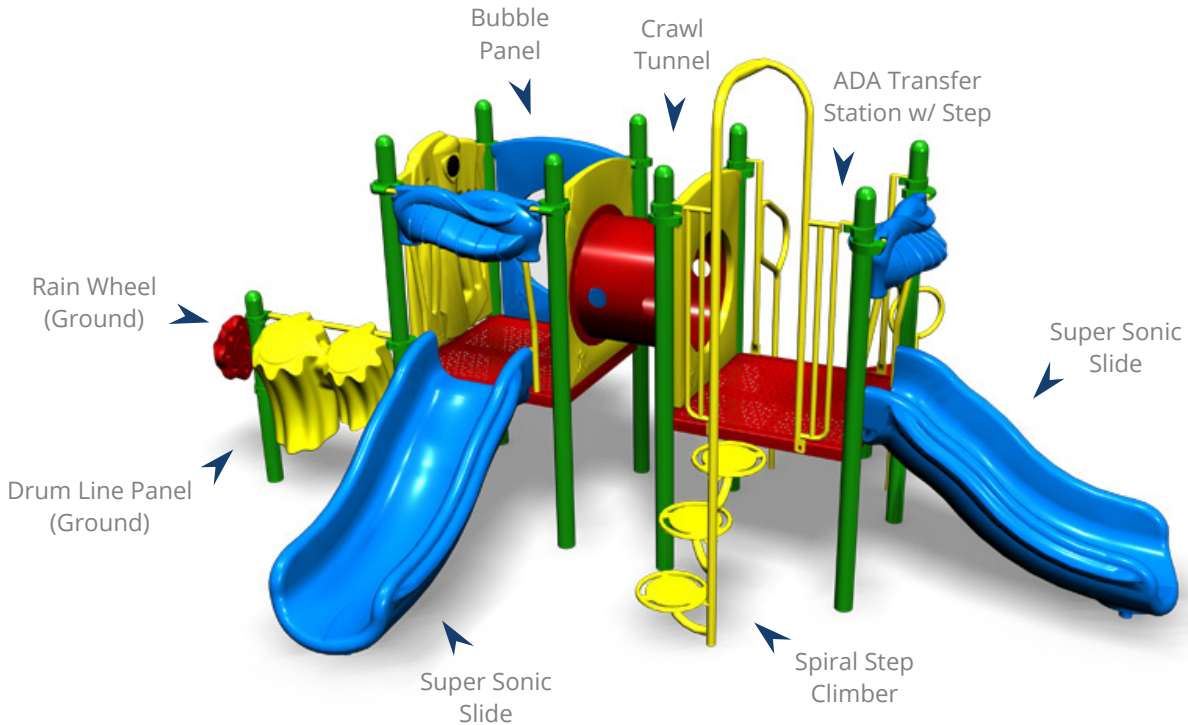

Sweet Retreat (4637-PP)

Ages: 2-5 | Use Zone: 25' x 29' | Capacity: 21 Children | Fall Height: 32" | Play Activities: 6

Quick Facts:

- 2 Slides, 1 Climber, 1 Crawl Tunnel, and 3 Sensory & Dramatic Play Events designed to promote imaginative play, motor skills, along with developing strength, coordination, and problem solving skills.
- Commercial grade components specifically engineered to resist corrosion, fading and mildew.
- Designed with strict adherence to the rigorous public playground safety standards (ASTM & CPSC).
- Incorporates design features which meet ADA guidelines and allow inclusive play for all children.

Warranty:

- Limited Lifetime Warranty on all Galvanized Steel Posts, Stainless Steel Hardware, Aluminum Fittings and Post Caps.
- Limited 15-Year Warranty on all Punched Decks, Rails, Rungs, Loops, and Rotomolded Components
- Limited 10-Year Warranty on all Plastic Sheet Components.
- Limited 1-Year Warranty on all Moving Parts, Swing Seats, Swing Hangers and other material not covered above.

Color Options:

Flat Plastics:

Roto-Molded Plastics:

Posts and Metals:

Decks: