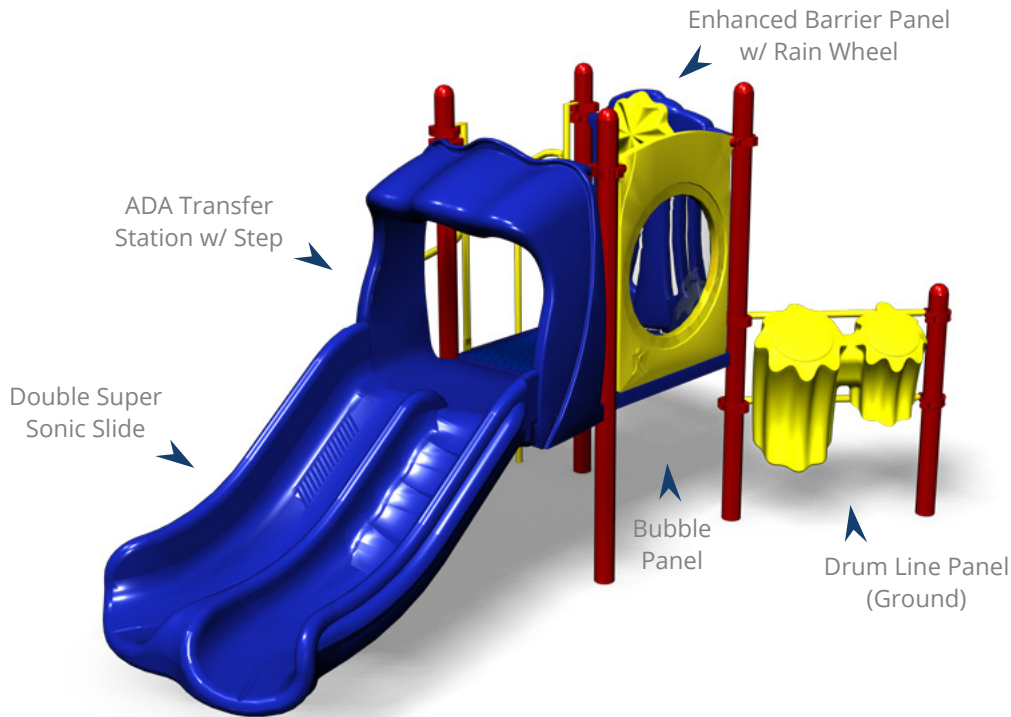

Tater Tot (4641-PP)

Ages: 2-5 | Use Zone: 22' x 24' | Capacity: 14 Children | Fall Height: 32" | Play Activities: 3

Quick Facts:

- 1 Slide and 3 Sensory & Dramatic Play Events designed to promote imaginative play, participation and motor skills, along with developing strength, coordination, and problem solving skills.
- Commercial grade components specifically engineered to resist corrosion, fading and mildew.
- Designed with strict adherence to the rigorous public playground safety standards (ASTM & CPSC).
- Incorporates design features which meet ADA guidelines and allow inclusive play for all children.

Warranty:

- Limited Lifetime Warranty on all Galvanized Steel Posts, Stainless Steel Hardware, Aluminum Fittings and Post Caps.
- Limited 15-Year Warranty on all Punched Decks, Rails, Rungs, Loops, and Rotomolded Components
- Limited 10-Year Warranty on all Plastic Sheet Components.
- Limited 1-Year Warranty on all Moving Parts, Swing Seats, Swing Hangers and other material not covered above.

Color Options:

Flat Plastics:

Roto-Molded Plastics:

Posts and Metals:

Decks: