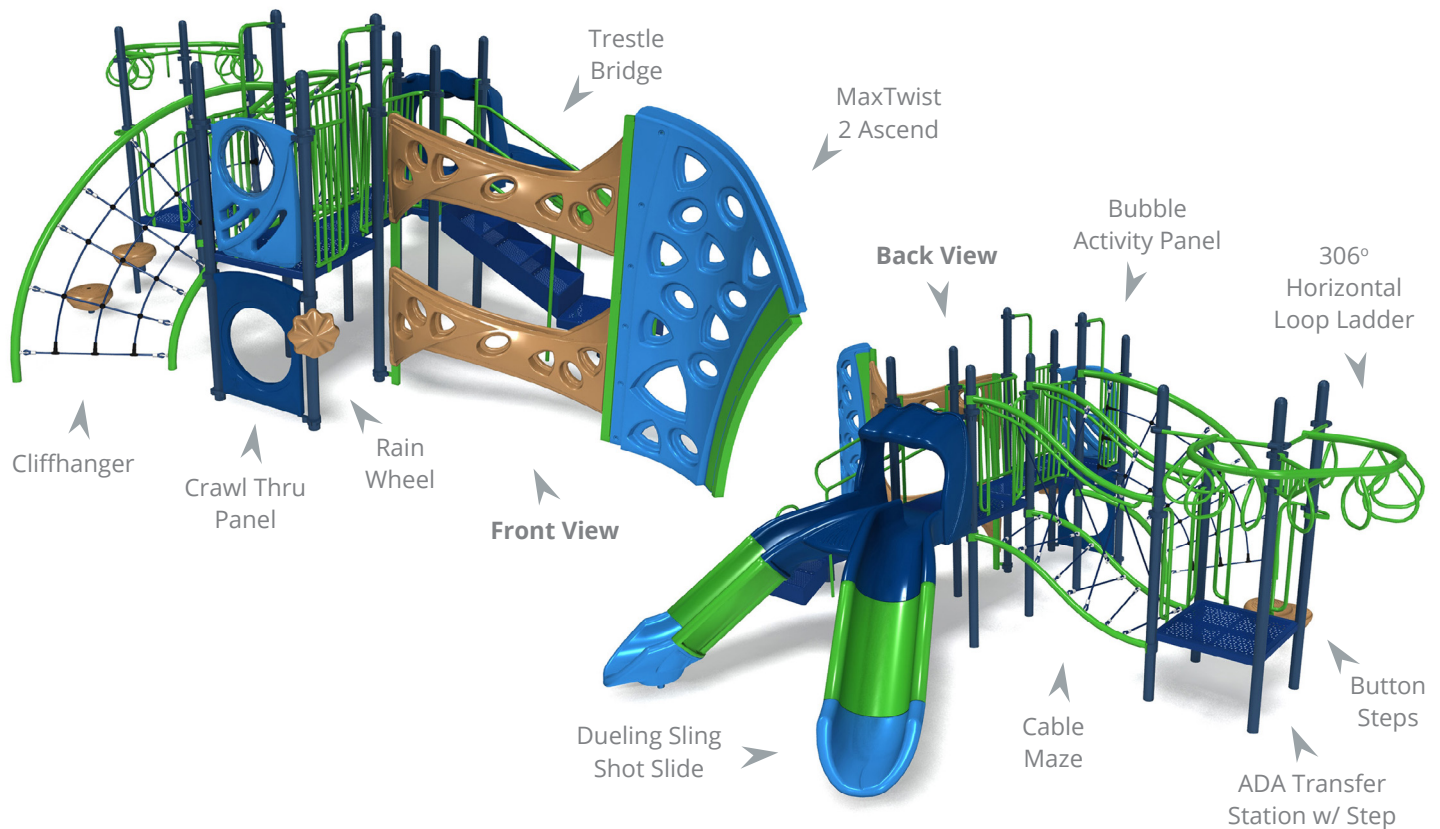

Trek Stop (5780-PP)

Ages: 5-12 | Use Zone: 38' x 33' | Capacity: Up to 35 | Fall Height: 8' | Play Activities: 10

Quick Facts:

- 1 Slide, 7 Climbing Activities, and 2 Sensory & Dramatic Play Events designed to promote imaginative play, motor skills, along with developing strength, coordination, and problem solving skills.
- Commercial grade components specifically engineered to resist corrosion, fading and mildew.
- Designed with strict adherence to the rigorous public playground safety standards (ASTM & CPSC).
- Incorporates design features which meet ADA guidelines and allow inclusive play for all children.

Warranty:

- Limited Lifetime Warranty on all Galvanized Steel Posts, Stainless Steel Hardware, Aluminum Fittings and Post Caps.
- Limited 15-Year Warranty on all Punched Decks, Rails, Rungs, Loops, and Rotomolded Components
- Limited 10-Year Warranty on all Plastic Sheet Components.
- Limited 1-Year Warranty on all Moving Parts, Swing Seats, Swing Hangers and other material not covered above.

Color Options:

Flat Plastics:

Roto-Molded Plastics:

Posts and Metals:

Decks: