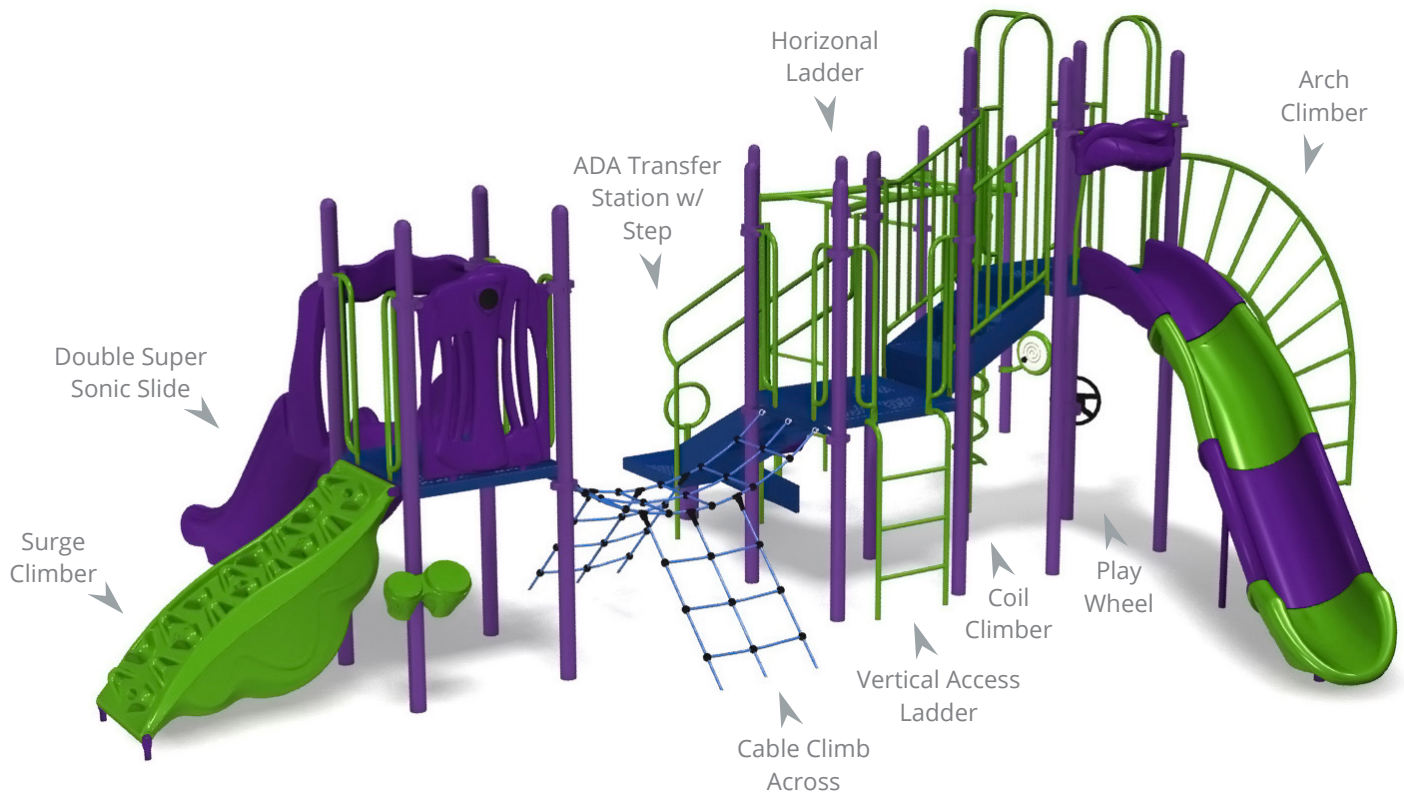

Whiz-Kid Crossing (5764-PP)

Ages: 5-12 | Use Zone: 42' x 38' | Capacity: Up to 45 | Fall Height: 6'4" | Play Activities: 13

Quick Facts:

- 2 Slides, 8 Climbing Activities, and 3 Sensory & Dramatic Play Events designed to promote imaginative play, motor skills, along with developing strength, coordination, and problem solving skills.
- Commercial grade components specifically engineered to resist corrosion, fading and mildew.
- Designed with strict adherence to the rigorous public playground safety standards (ASTM & CPSC).
- Incorporates design features which meet ADA guidelines and allow inclusive play for all children.

Warranty:

- Limited Lifetime Warranty on all Galvanized Steel Posts, Stainless Steel Hardware, Aluminum Fittings and Post Caps.
- Limited 15-Year Warranty on all Punched Decks, Rails, Rungs, Loops, and Rotomolded Components
- Limited 10-Year Warranty on all Plastic Sheet Components.
- Limited 1-Year Warranty on all Moving Parts, Swing Seats, Swing Hangers and other material not covered above.

Color Options:

Flat Plastics:

Roto-Molded Plastics:

Posts and Metals:

Decks: