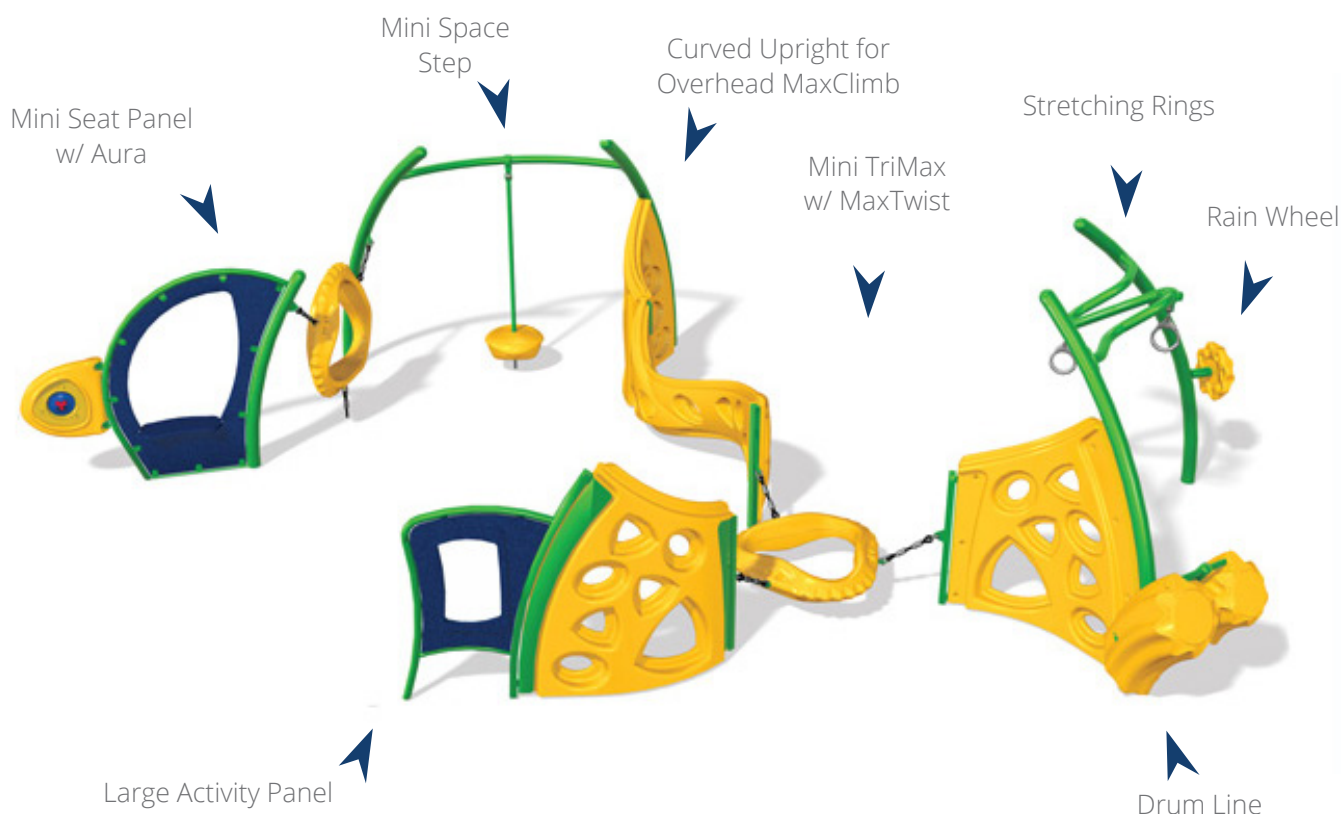

# Bright Beginnings

4010-PP

Ages: 2-5 yrs | Use Zone: 34' x 34' | Capacity: 20 Children | Play Activities: 14 | ADA Compliant

## Quick Facts:

- Designed to encourage imagination and promotes confidence while enabling children to make decisions in the way they play.
- Commercial grade components specifically engineered to resist corrosion, fading and mildew.
- Designed with strict adherence to the rigorous public playground safety standards (ASTM & CPSC).
- Incorporates design features which meet ADA guidelines and allow inclusive play for all children.
- Hundreds of color combinations available to turn any playground into a stimulating play environment.

## Warranty:

- Limited Lifetime Warranty on all Galvanized Steel Posts, Stainless Steel Hardware, Aluminum Fittings and Post Caps.
- Limited 15-Year Warranty on all Punched Decks, Rails, Rungs, Loops, and Rotomolded Components
- Limited 10-Year Warranty on all Plastic Sheet Components.
- Limited 1-Year Warranty on all Moving Parts, Swing Seats, Swing Hangers and other material not covered above.

## Color Options: