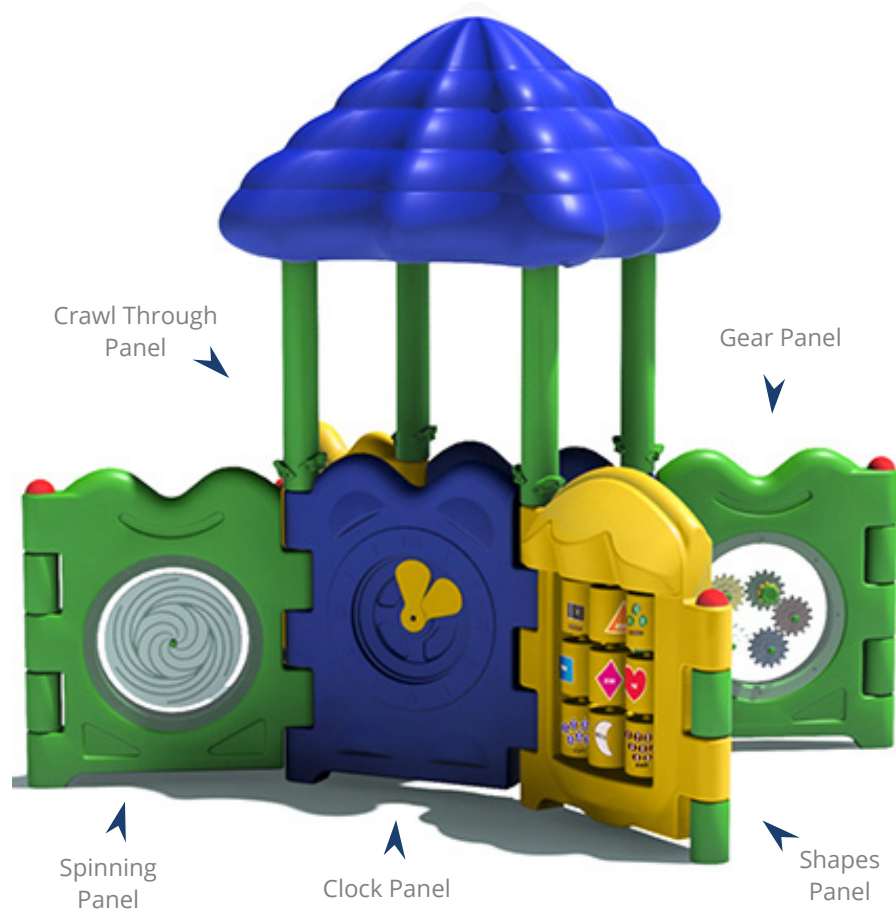

# Discovery Center Playhouse (5076-PP)

Ages: 6-23 months | Use Zone: 14' x 12' | Capacity: 10-15 Children | Play Activities: 6

## Quick Facts:

- Shapes & Object Panel: Promotes speech and vocabulary development.
- Clock Panel: Provides manipulative play and fine motor skill development.
- Swirl Panel: Provides sensory interaction and manipulative play.
- Gear Panel: Teaches cause and effect and fine motor skills development.
- Window Panel: Provides sensory interaction and increases visibility for caregivers.
- Crawl Through Tunnel: Offers motor skills development.
- Roof: Provides shade, which is recommended for this age group.