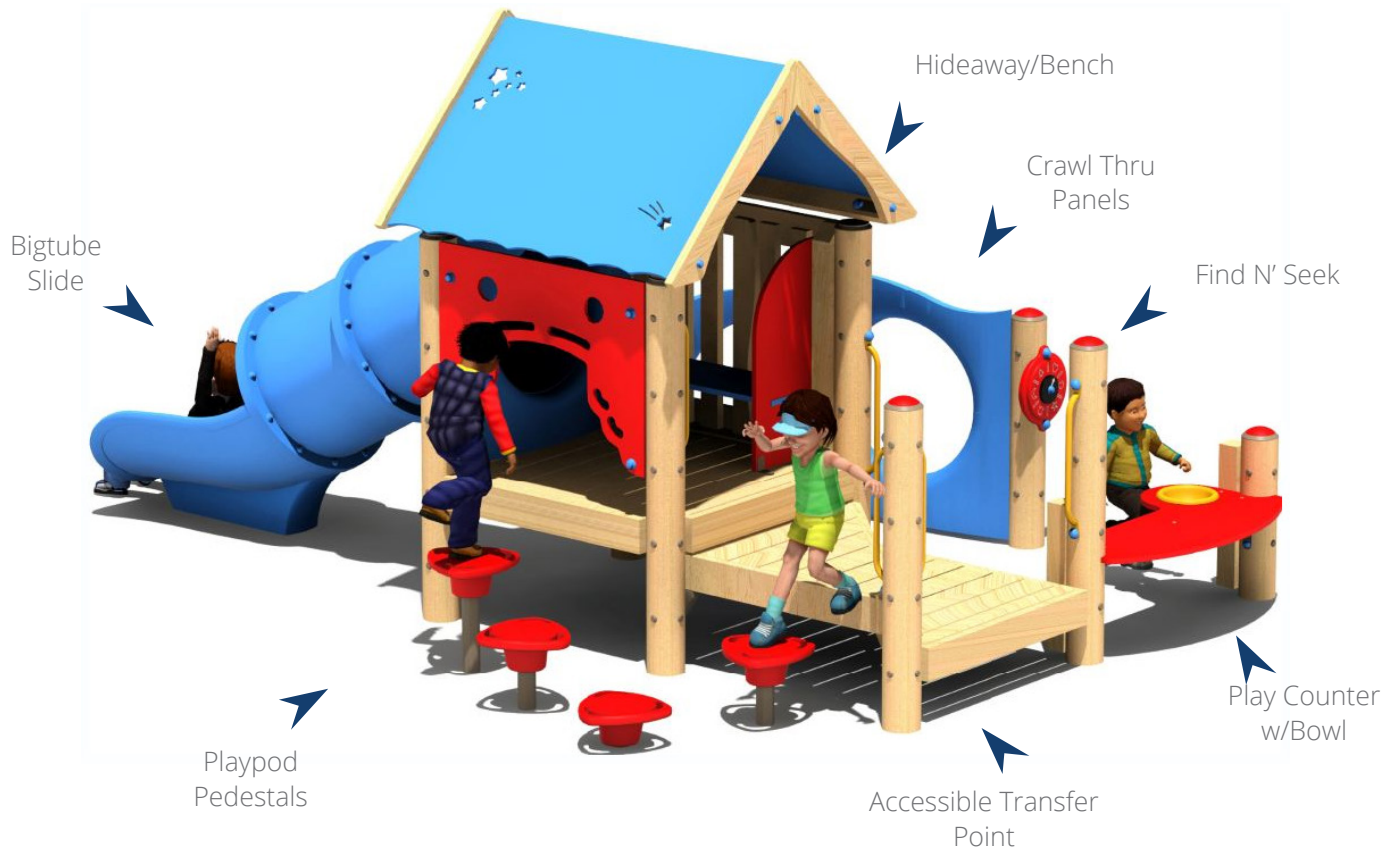

# Hideaway Preschool Play Structure

Conditioned Wood: 2659-BT

Recycled Metal/Plastic: 2660-BT

Ages: 2-5 yrs | Use Zone: 23'6" x 28' | Capacity: 16-18 Children | Activities: 6 | Fall Height: 2' | ♿

## Quick Facts:

- The Hideaway is a two deck structure featuring six play events including the BigTube Slide, Hideaway with Bench, Crawl Thru Panels, Find'N Seek and PlayPod Pedestals.
- Integrate learning activities into your playground space: Gross Motor; Literacy & Language; Fine Motor; Sliding; Quite Play; Pretend Play; and Balance.
- Comes in a Natural or Primary color scheme.
- Also available in recycled metal and plastic

## Warranty:

- 10-Year limited warranty on support posts (uprights).
- 5-Year limited warranty on metal parts including decks, pipes, rails, loops and rungs.
- 3-Year limited warranty on rotationally molded polyethylene components.
- 1-Year limited warranty on all hardware and all UltraPlay products in general.

## Color Options:

Primary

Natural