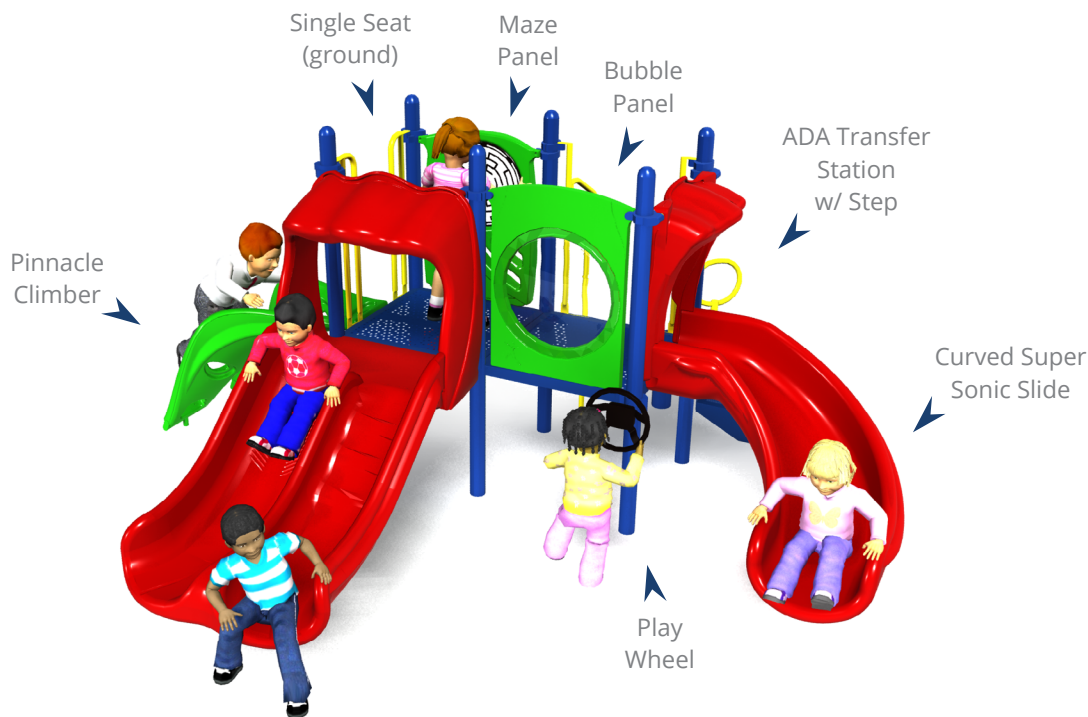

Jelly Jam (4845-PP)

Ages: 2-5 | Use Zone: 27' x 26' | Capacity: 20-25 Children | Fall Height: 34" | Play Activities: 7

Quick Facts:

- 2 Slides, 1 Climbing Activity, and 4 Sensory & Dramatic Play Events designed to promote imaginative play, motor skills, along with developing strength, coordination, and problem solving skills.
- Commercial grade components specifically engineered to resist corrosion, fading and mildew.
- Designed with strict adherence to the rigorous public playground safety standards (ASTM & CPSC).
- Incorporates design features which meet ADA guidelines and allow inclusive play for all children.

Warranty:

- Limited Lifetime Warranty on all Galvanized Steel Posts, Stainless Steel Hardware, Aluminum Fittings and Post Caps.
- Limited 15-Year Warranty on all Punched Decks, Rails, Rungs, Loops, and Rotomolded Components.
- Limited 10-Year Warranty on all Plastic Sheet Components.
- Limited 1-Year Warranty on all Moving Parts, Swing Seats, Swing Hangers and other material not covered above.

Color Options:

Roto-Molded Plastics:

Posts and Metals:

Flat Plastics:

Decks: